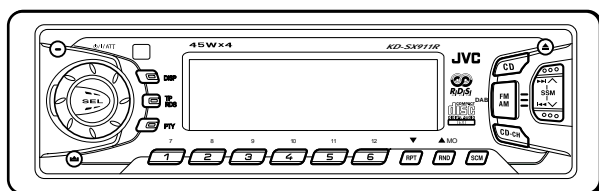

JVC

SERVICE MANUAL

CD RECEIVER

KD-SX911R

KD-SX911R

Area Suffix
EX Central Europe

When servicing this unit, please refer to the KD-SX991R/KD-SX911R E (No.49619/CD ROM No.SML200102) service manual, which has been issued previously. Parts different from KD-SX991R/KD-SX911R E (No.49619/CD ROM No.SML200102) are guided in this manual.